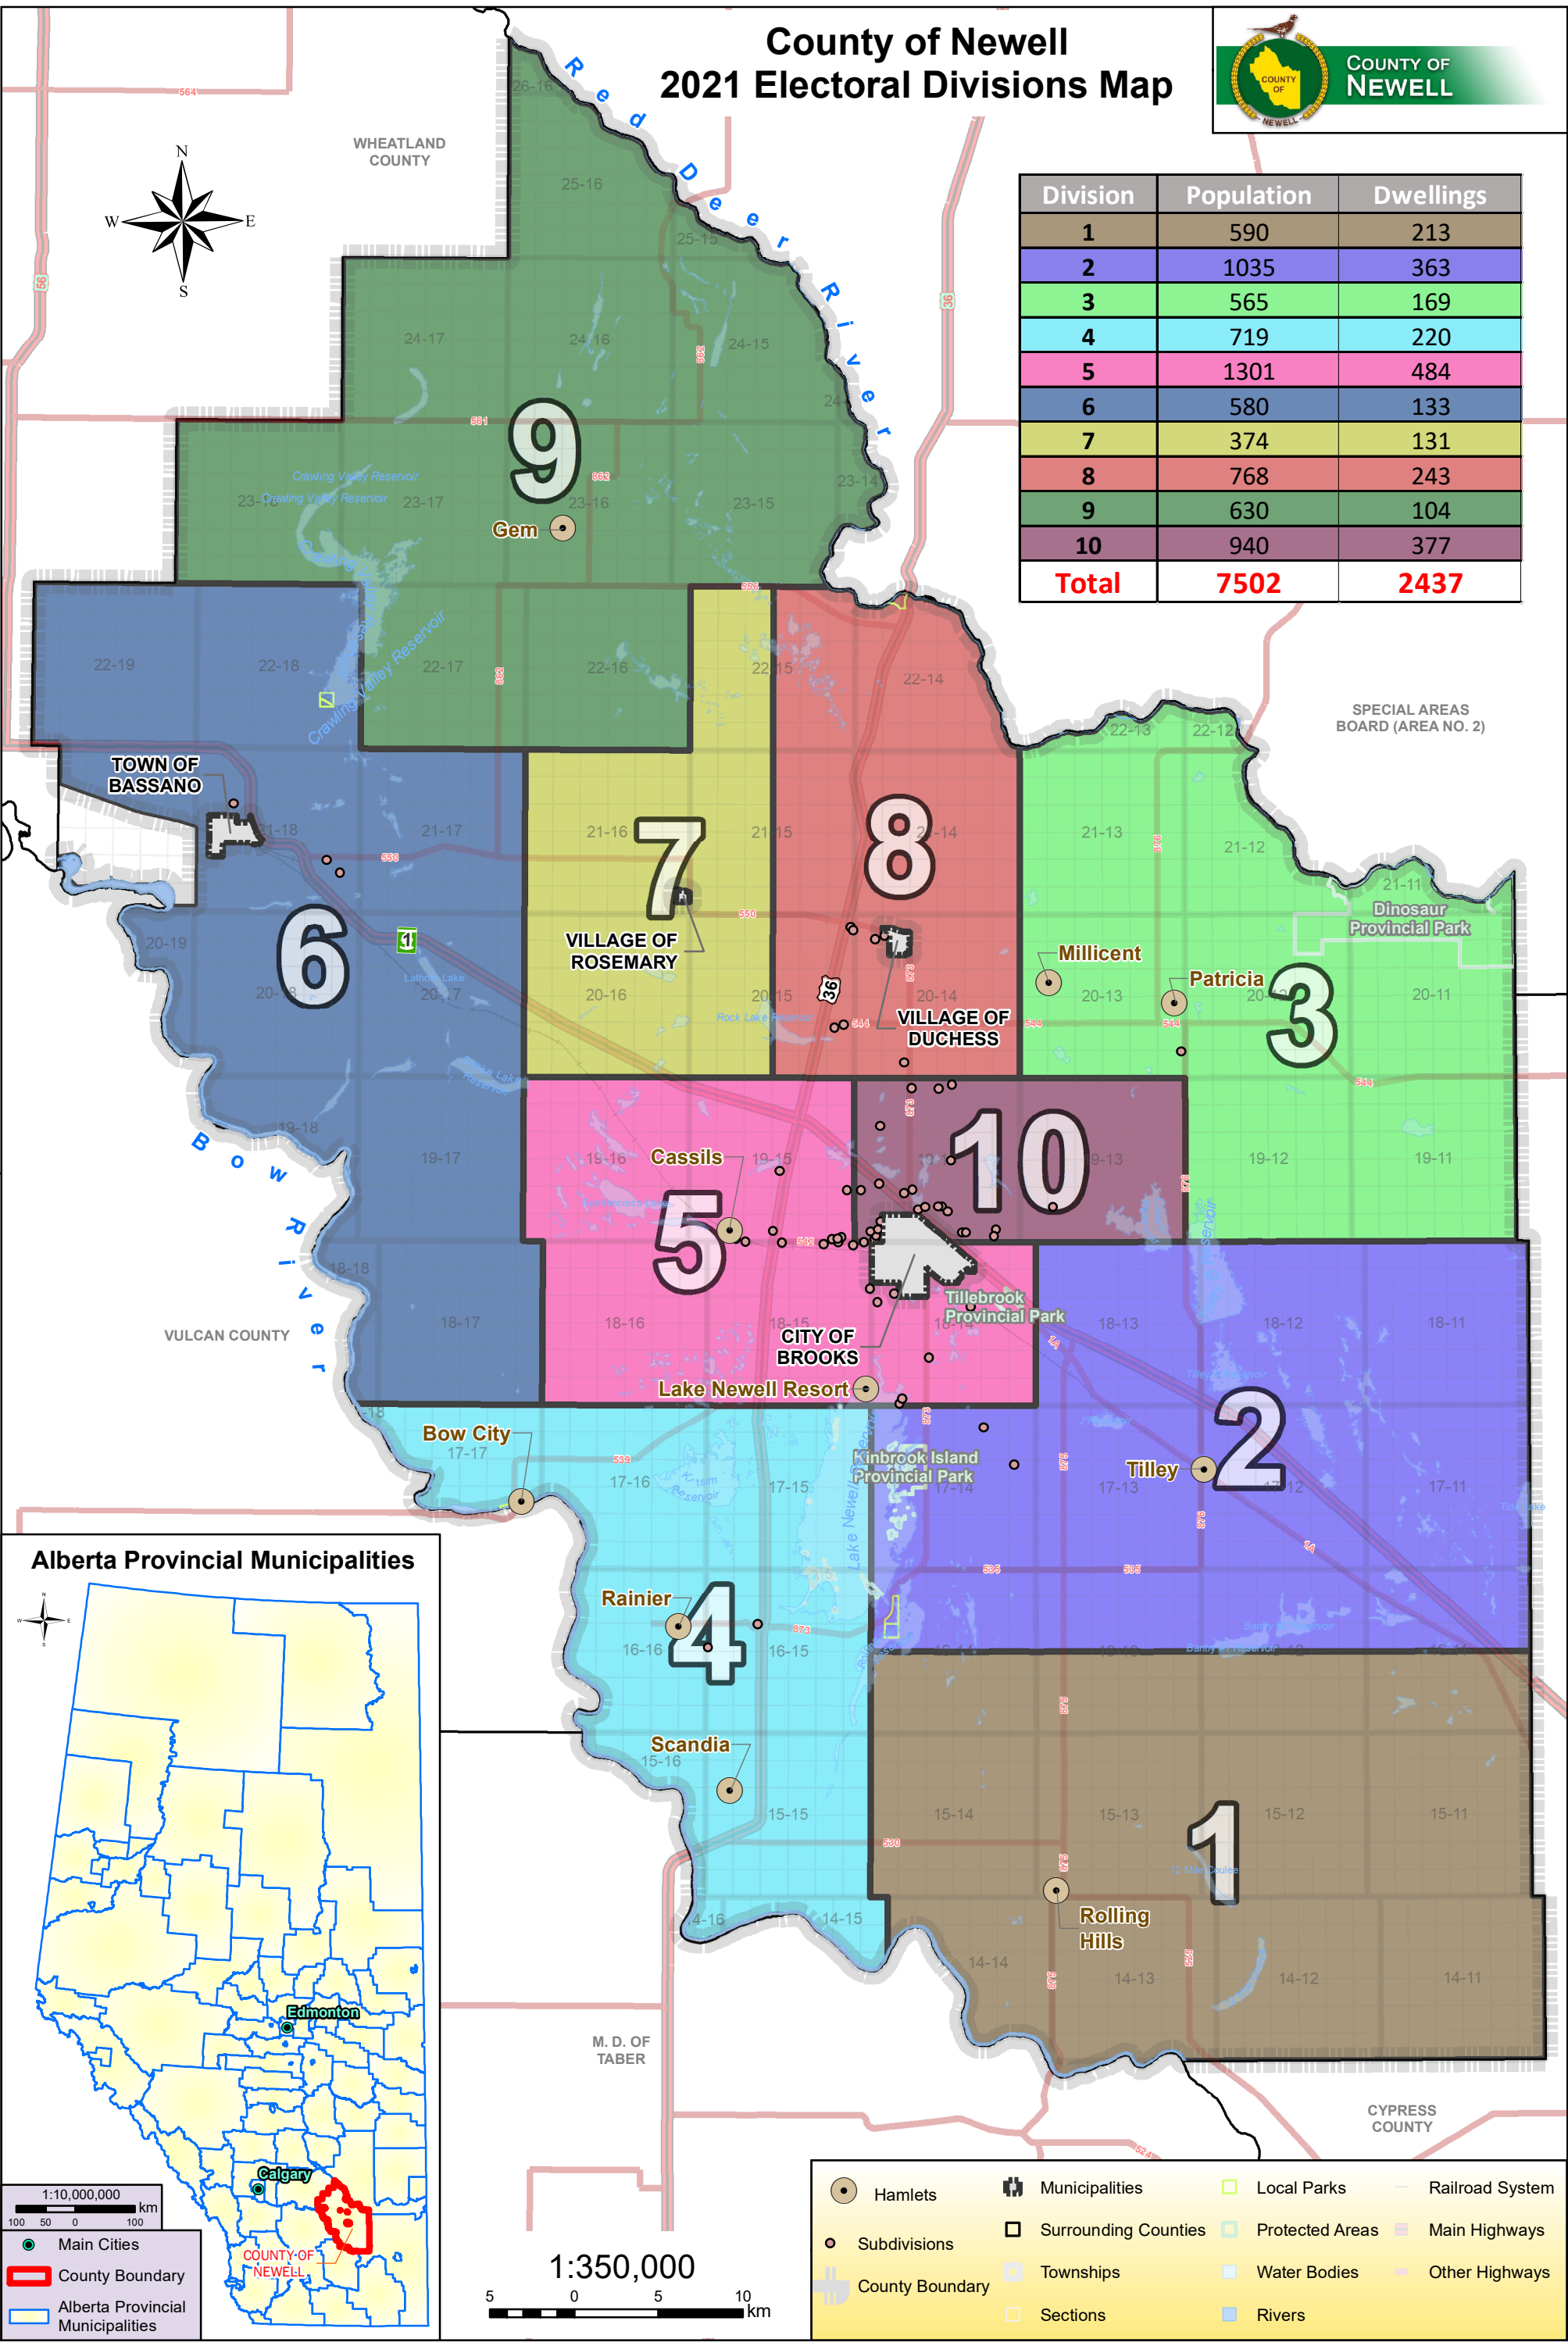

# County of Newell 2021 Electoral Divisions Map

Division	Population	Dwellings
1	590	213
2	1035	363
3	565	169
4	719	220
5	1301	484
6	580	133
7	374	131
8	768	243
9	630	104
10	940	377
<b>Total</b>	<b>7502</b>	<b>2437</b>

Hamlets	Municipalities	Local Parks	Railroad System
Subdivisions	Surrounding Counties	Protected Areas	Main Highways
County Boundary	Townships	Water Bodies	Other Highways
	Sections	Rivers	

Projection: NAD83 UTM 12N

This map is intended for advisory purposes only. It is based upon data sources deemed reliable but the County of Newell is not responsible for errors or omissions.