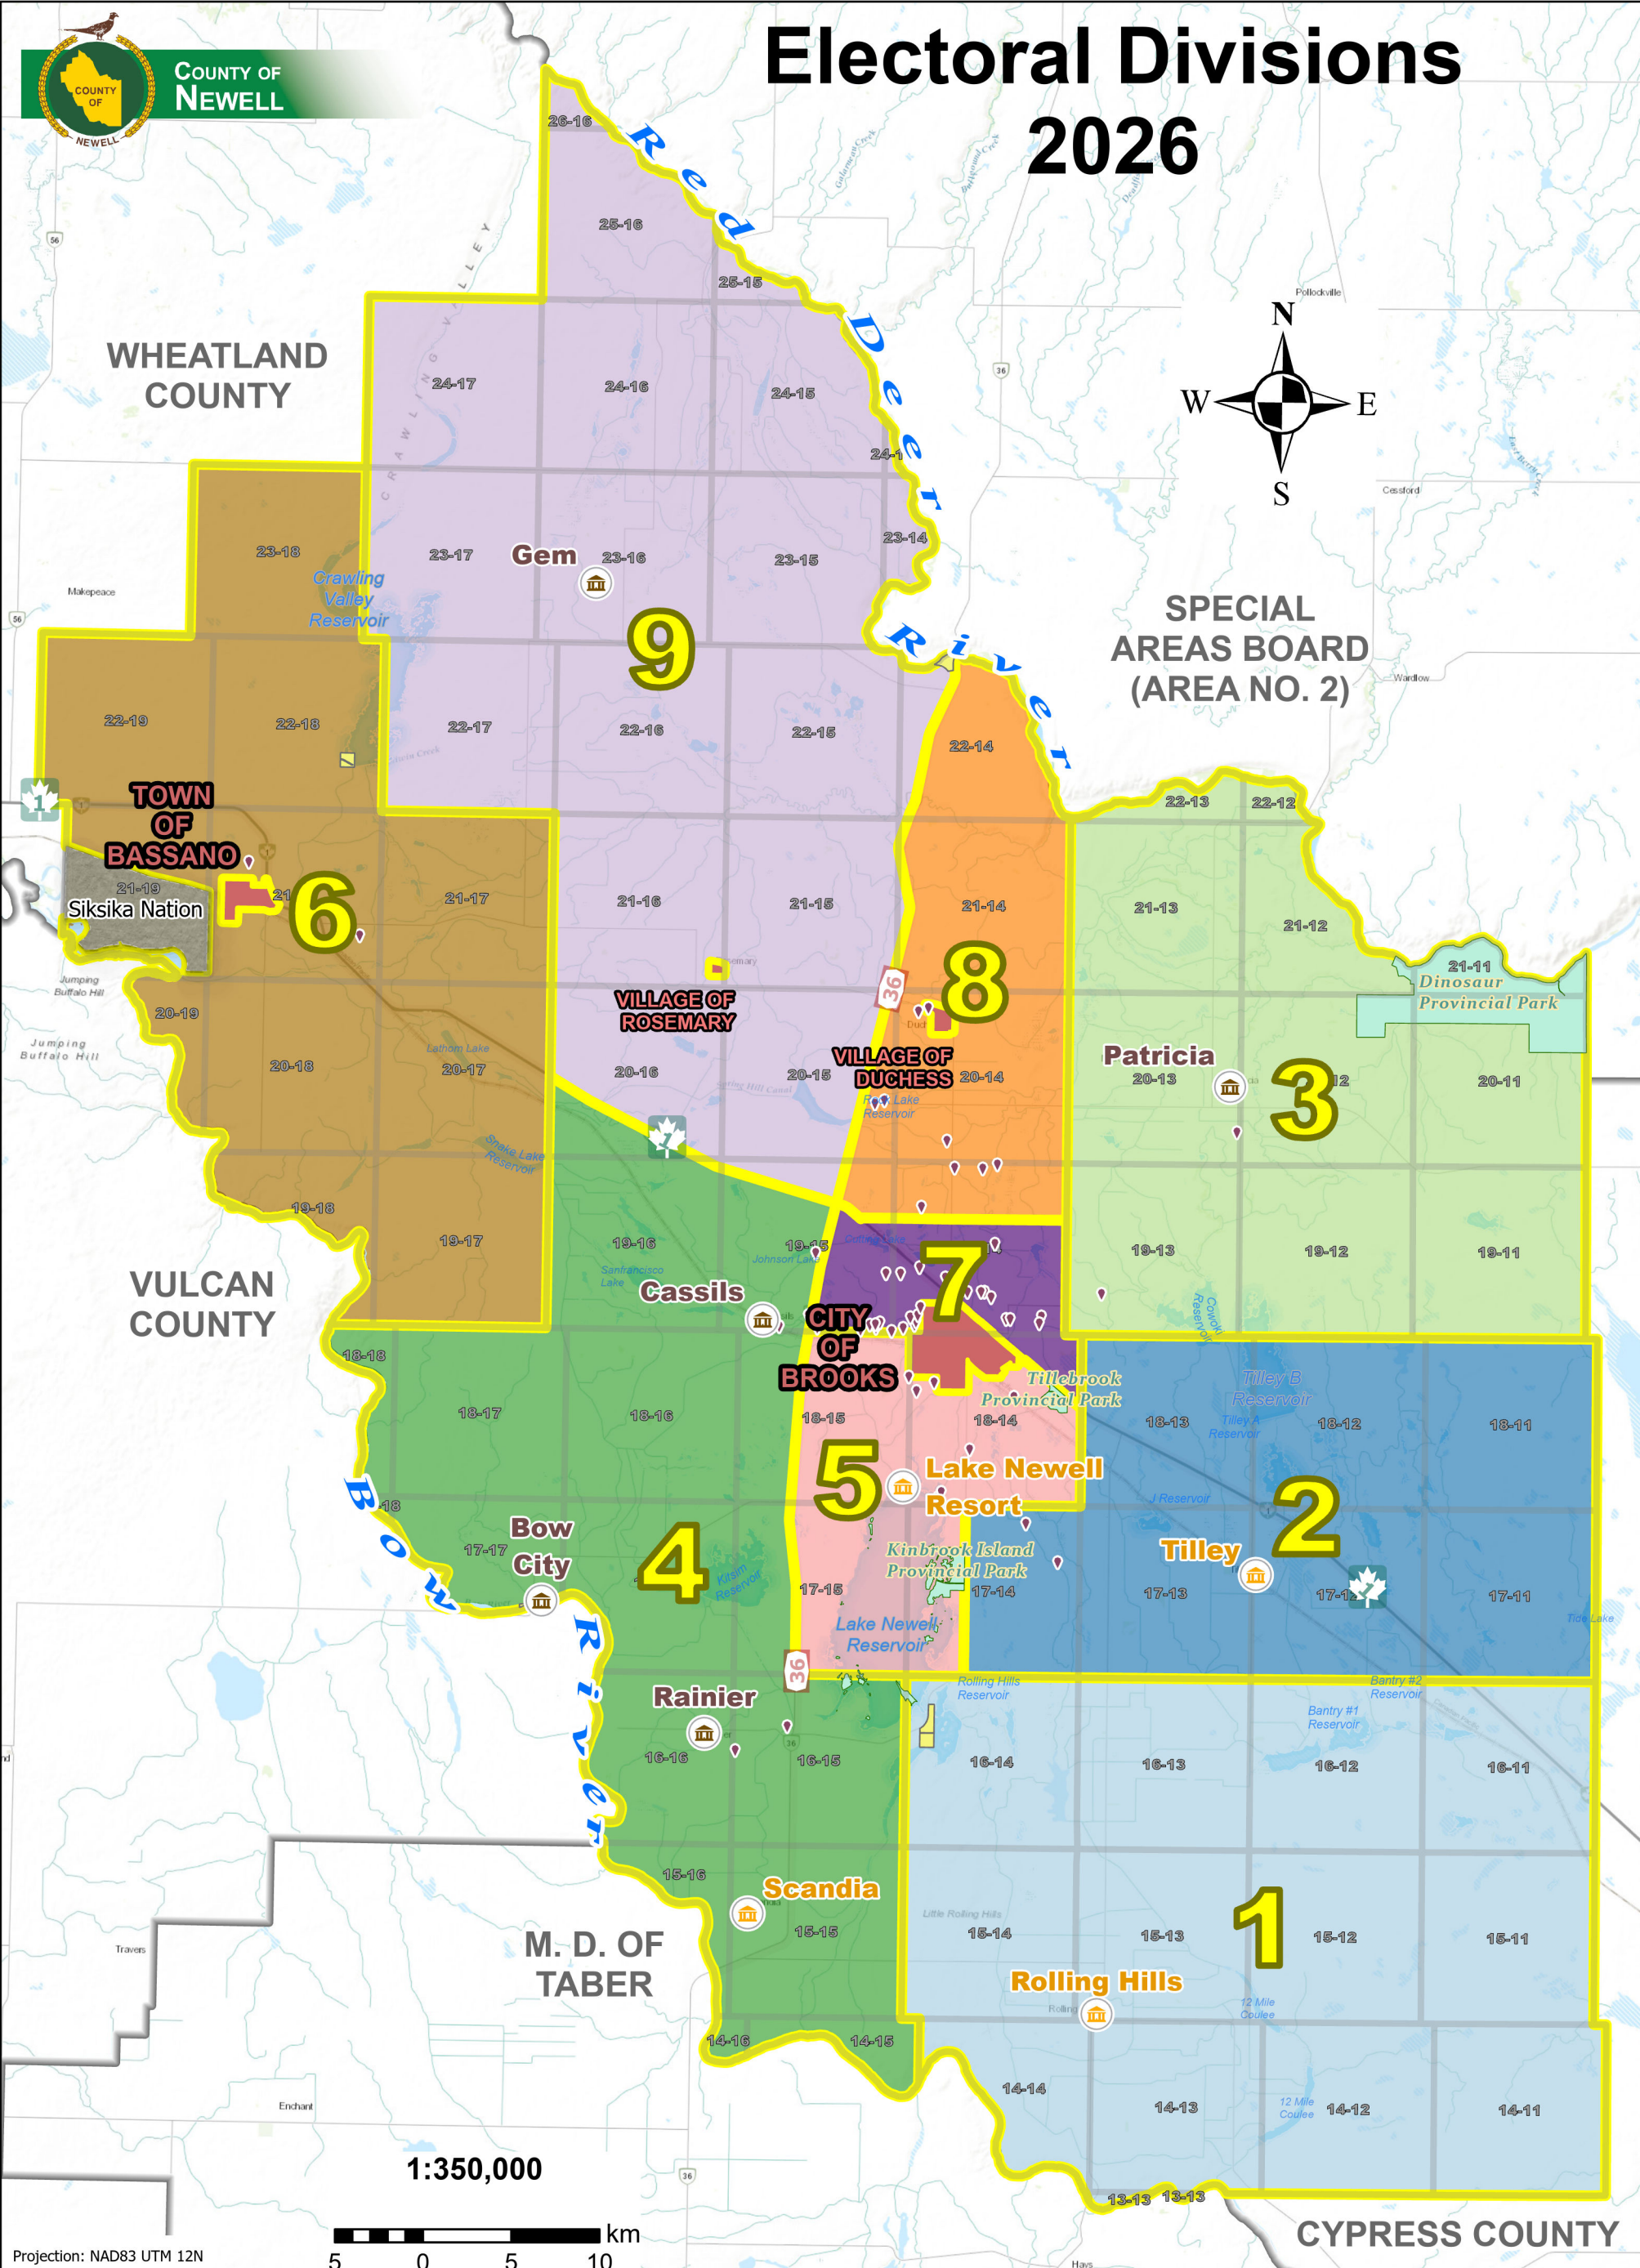

Electoral Divisions 2026

COUNTY OF
NEWELL

1:350,000

Projection: NAD83 UTM 12N

This map is intended for advisory purposes only. It is based upon data sources deemed reliable but the County of Newell is not responsible for errors or omissions.