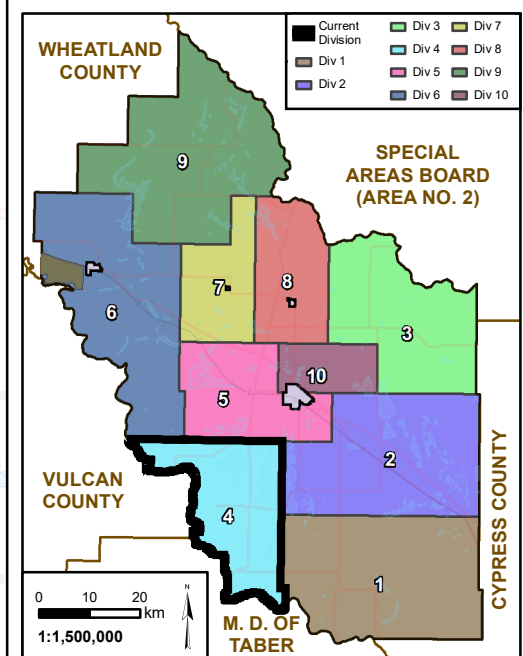

Electoral Division

4 Population **719**
Dwellings **220**

1 0 1 km

Legend

- Dwellings 1 - 50 people
- Dwellings over 50 people
- Subdivisions
- Gravel Road
- Paved Road
- Provincial Paved Road
- Rivers
- Electoral Divisions
- Townships
- Sections
- Hamlets
- Parcel
- Protected Areas
- Protected Areas
- Surrounding Municipalities
- Water Bodies

VULCAN COUNTY

M. D. OF
TABER